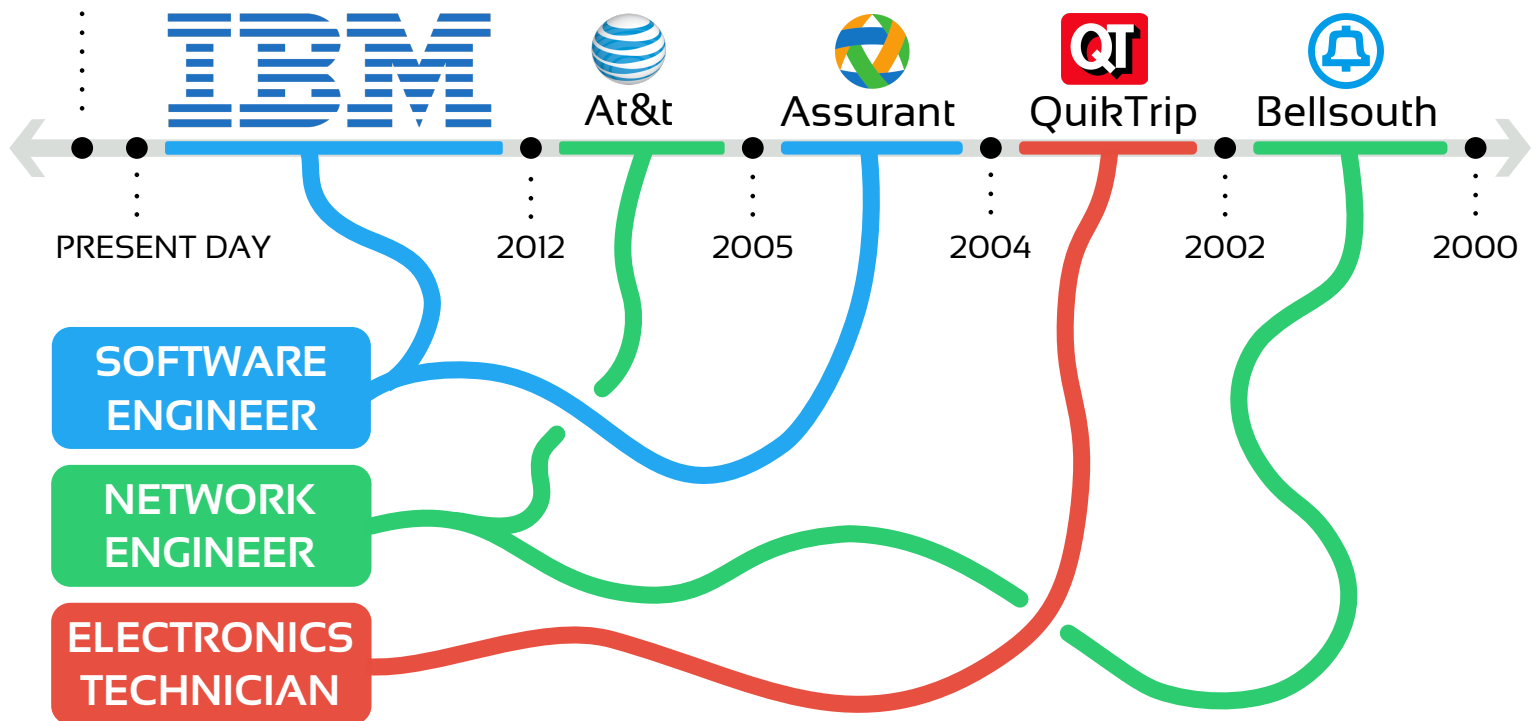

ERIC JON WILSON

SOFTWARE ENGINEER FOR _____ IN AUTONOMOUS SYSTEMS, COGNITIVE LEARNING, OR ROBOTICS.

SPECIALTIES :

Georgia Tech
MS COMPUTER SCIENCE
[2015-Present]

MACHINE LEARNING
COMPUTATIONAL VISION AND ROBOTICS
INTERACTIVE INTELLIGENCE

Kennesaw State
BS COMPUTER SCIENCE

Architect and Developer for IBM Automation
Analytics with IBM Watson's
QA Engineer
System Administrator
Nagios Developer
Ticket System Developer
L3 Support
Outside Plant Engineer
Hardware Diagnostics and Repair
Site Surveyor